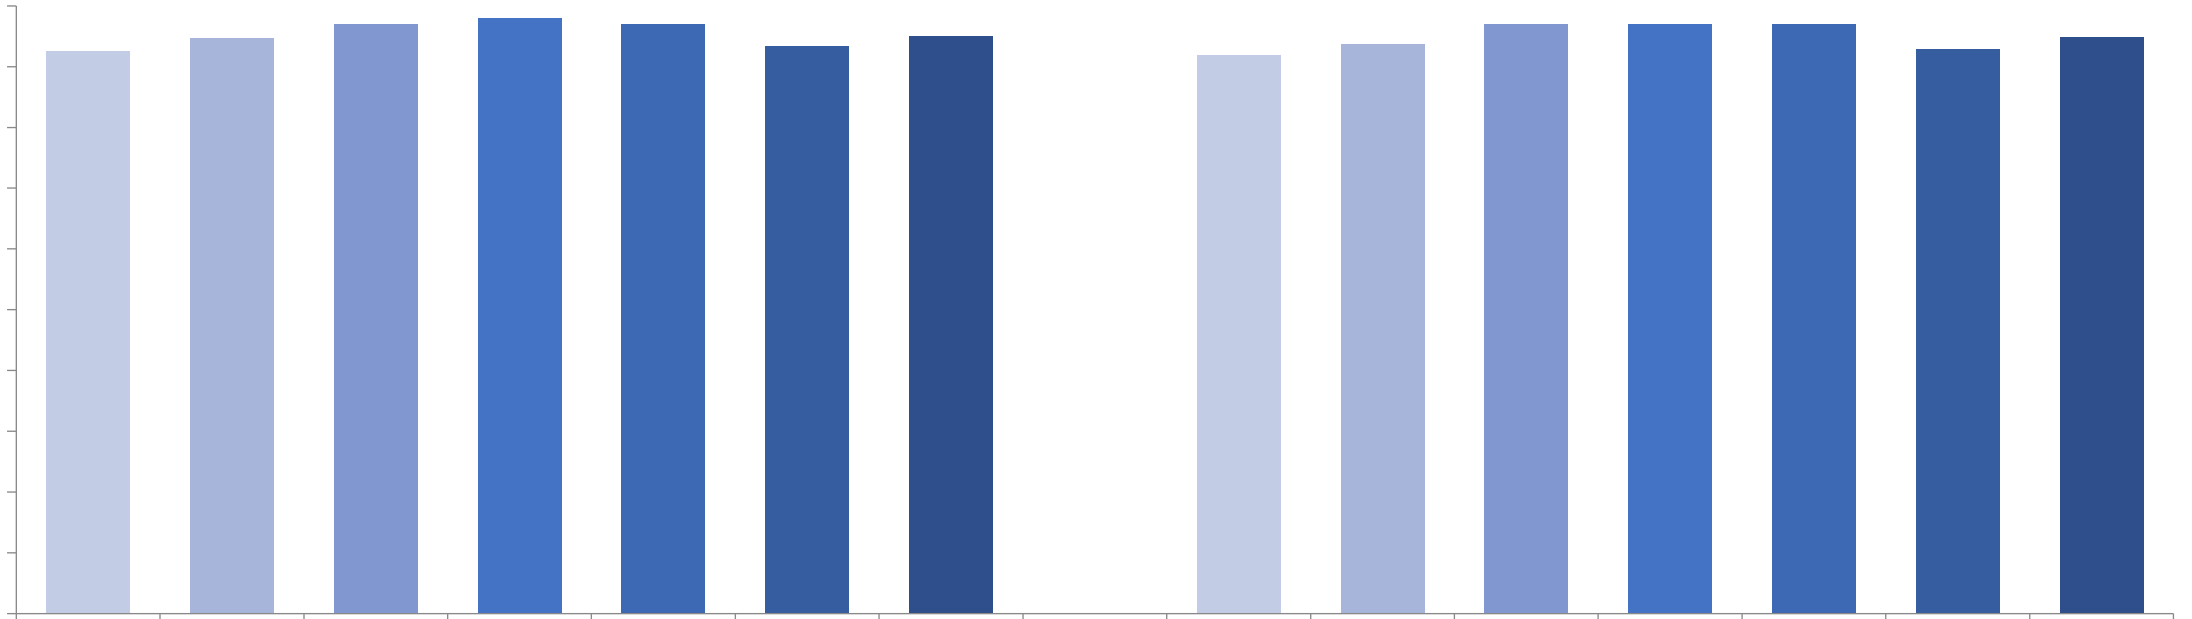

Overall DCPS PARCC Participation

ELA