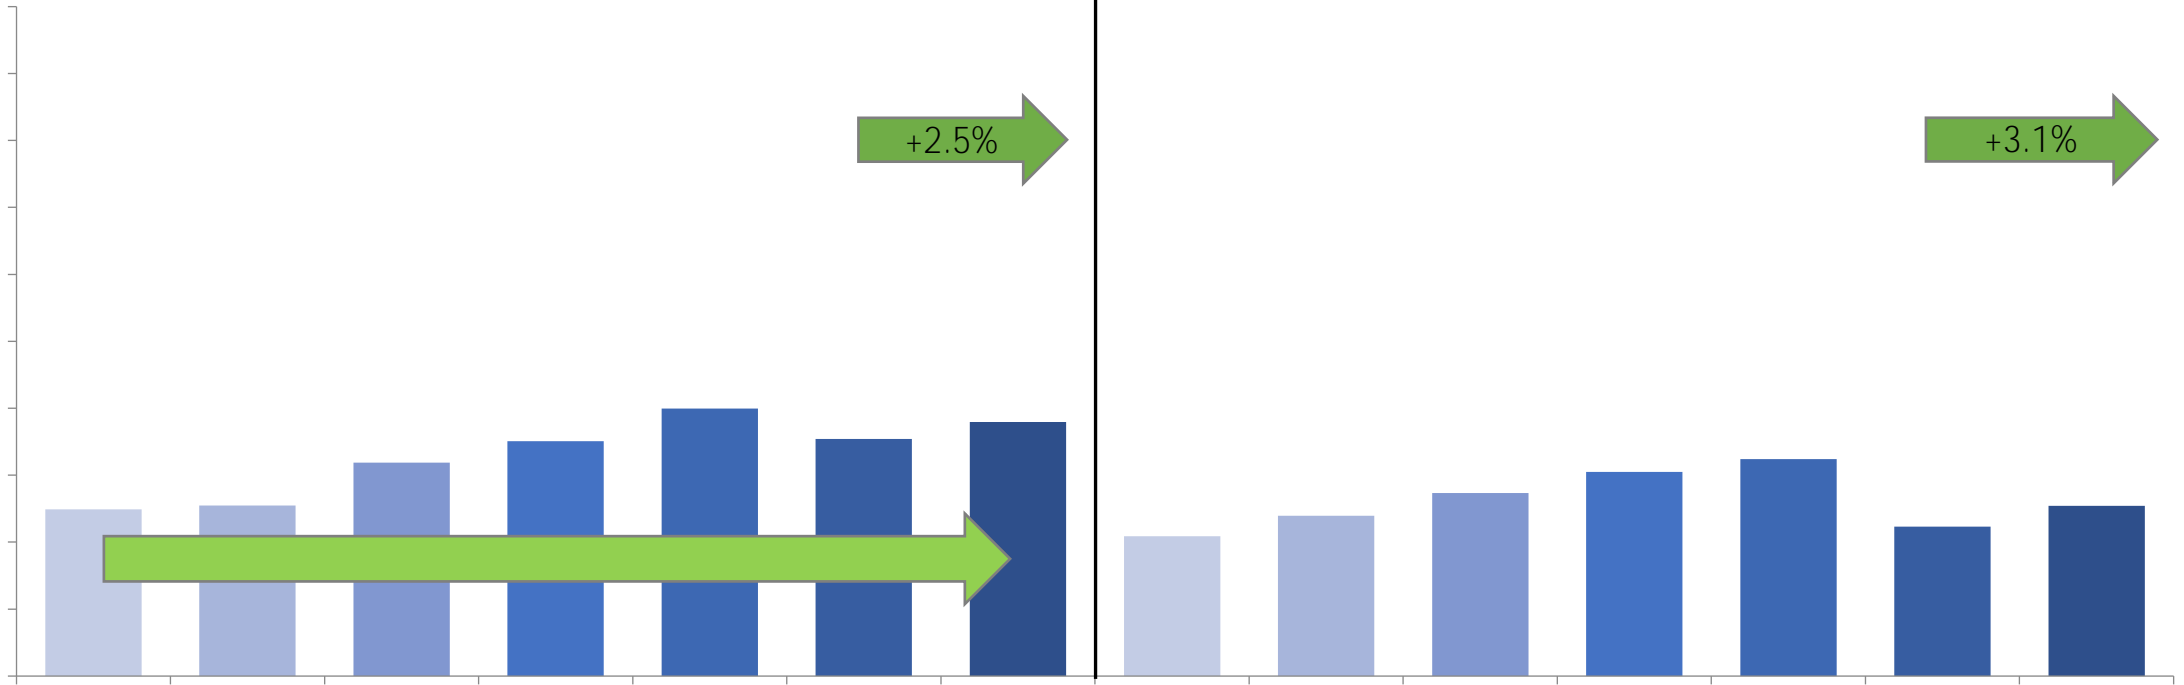

Overall DCPS PARCC Proficiency (% L4 + L5)

ELA

Math